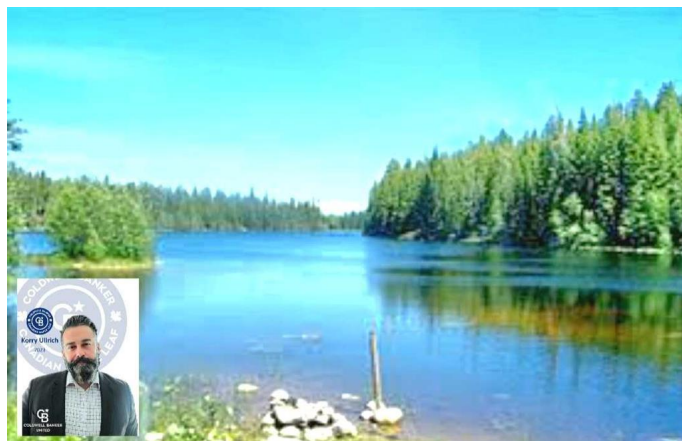

# \$69,900 - 32, 65275 114 A Range, Lac La Biche

MLS® #A2211251

**\$69,900**

0 Bedroom, 0.00 Bathroom,  
Land on 0.10 Acres

Lac La Biche, Lac La Biche, Alberta

Lot #32 Elinor Lake Resort! 4257 sq/ft fully service bare land condo vacant lot. This Lot is cleared and ready to build your cottage or cabin or just set up your RV for summertime fun! Water, sewer, natural gas and electricity are available. Annual condo fees are \$1600 and include care of the common areas such as road ways, boat dock, dumping station, water, sewer and administration. The condo board is managed by the elected owners. In bareland condominiums, the lots are owned privately. Common areas like the roadways and dumping station are owned together. Come enjoy all the recreation Elinor Lake Resort has to offer!